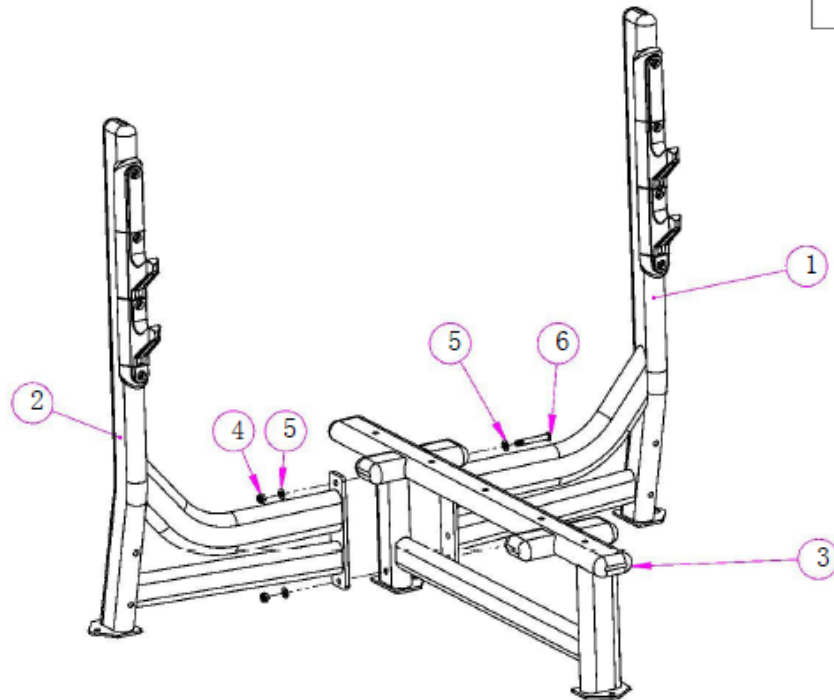

## Инструкция по сборке

FW-1001

OLYMPIC FLAT BENCH

INSTALLATION

INSTRUCTION

NO.	CODE	NAME	QUANTITY
1	R04-8287	STAND (RIGHT)	1
2	R04-8288	STAND (LEFT)	1
3	R04-8290	SEAT FRAME	1
4	M12 anti-loose nut	M12 anti-loose nut	2
5	M12 flat washer	M12 flat washer	4
6	M12X85	cup head M12X85	2

NO.	CODE	NAME	QUANTITY
1	FW-1001 STEP-1	FW-1001STEP-1	1
2	R04-6034	Sub-frame (left)	1
3	R04-8291	Sub-frame (right)	1
4	M12X125	cup head M12X125	6
5	M12 anti-loose nut	M12 anti-loose nut	6
6	M12 flat washer	M12 flat washer	12

NO.	CODE	NAME	QUANTITY
1	FW-1001 STEP-2	FW-1001 STEP-2	1
2	M16 flat washer	M16 flat washer	4
3	M16 spring washer	M16 spring washer	4
4	M16X80	cup head M16X80	4
5	R06-1186	Bar Ring	4
6	R03-1043	200 Bar set	4
7	R06-1046	50X100 square pad	6
8	M10X80	cup head M10X80	5
9	R21-1004	Lable	4
10	R20-1072	Cushion (short)	1
11	R20-1048	Cushion (long)	1
12	M10 flat washer	M10 flat washer	5