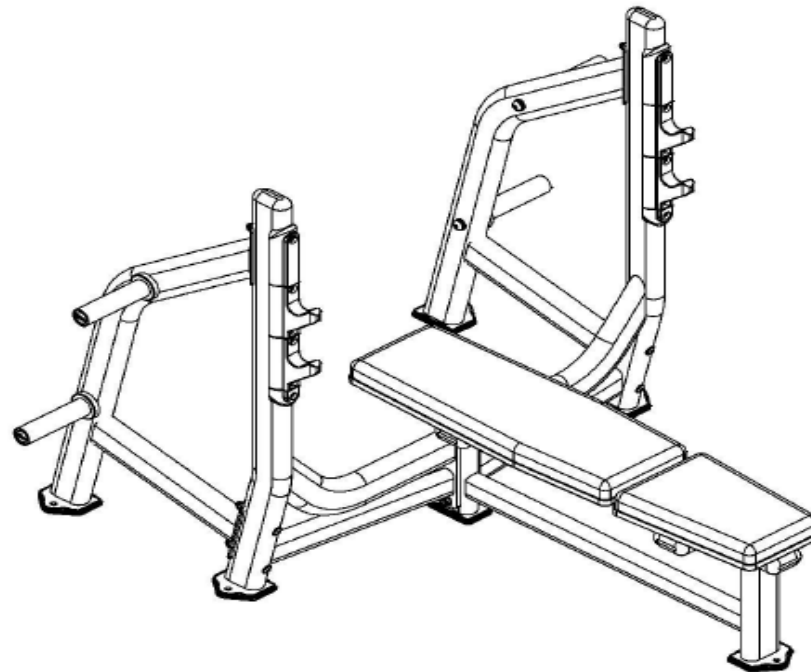

# Скамья для жима Realleader FW-1001

## Инструкция по сборке

FW-1001

OLYMPIC FLAT BENCH

INSTALLATION

INSTRUCTION

NO.	CODE	NAME	QUANTITY
1	R04-8287	STAND (RIGHT)	1
2	R04-8288	STAND (LEFT)	1
3	R04-8290	SEAT FRAME	1
4	M12 anti-loose nut	M12 anti-loose nut	2
5	M12 flat washer	M12 flat washer	4
6	M12X85	cup head M12X85	2

NO.	CODE	NAME	QUANTITY
1	FW-1001 STEP-1	FW-1001STEP-1	1
2	R04-6034	Sub-frame (left)	1
3	R04-8291	Sub-frame (right)	1
4	M12X125	cup head M12X125	6
5	M12 anti-loose nut	M12 anti-loose nut	6
6	M12 flat washer	M12 flat washer	12

NO.	CODE	NAME	QUANTITY
1	FW-1001 STEP-2	FW-1001 STEP-2	1
2	M16 flat washer	M16 flat washer	4
3	M16 spring washer	M16 spring washer	4
4	M16X80	cup head M16X80	4
5	R06-1186	Bar Ring	4
6	R03-1043	200 Bar set	4
7	R06-1046	50X100 square pad	6
8	M10X80	cup head M10X80	5
9	R21-1004	Lable	4
10	R20-1072	Cushion (short)	1
11	R20-1048	Cushion (long)	1
12	M10 flat washer	M10 flat washer	5