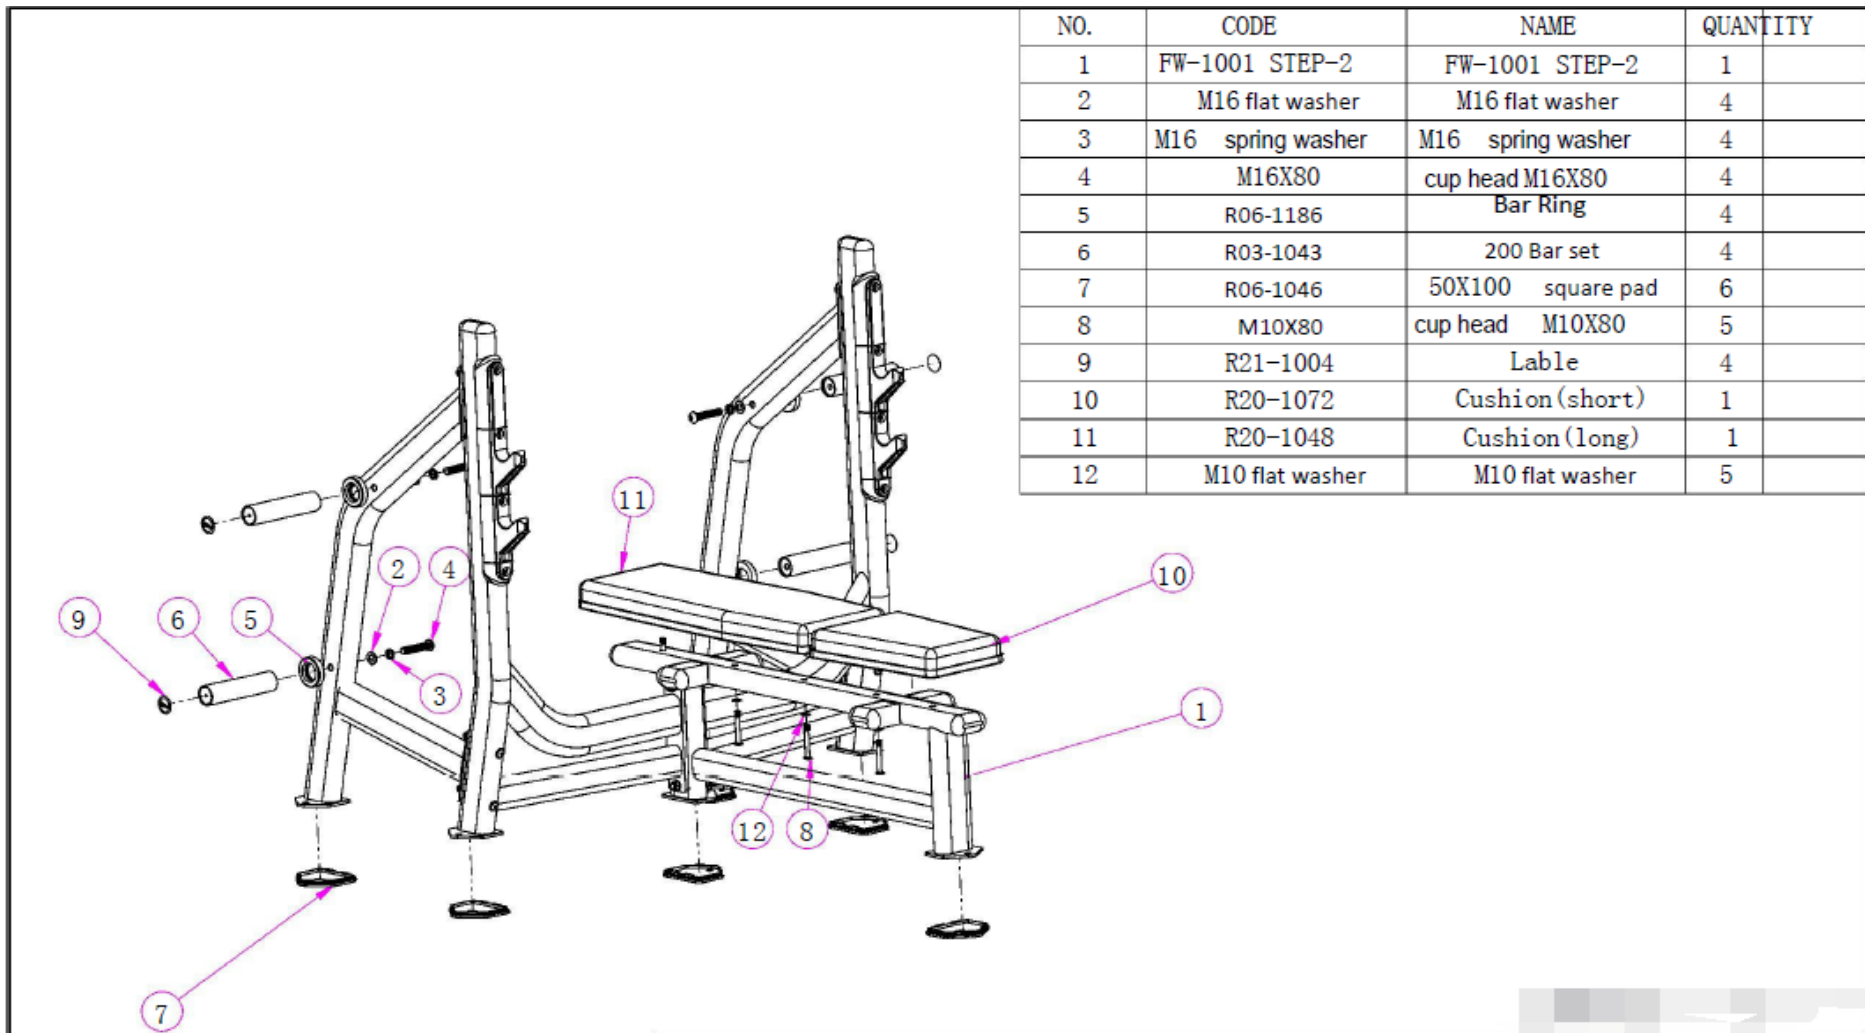

## Инструкция по сборке

FW-1001

OLYMPIC FLAT BENCH

INSTALLATION

INSTRUCTION

NO.	CODE	NAME	QUANTITY
1	R04-8287	STAND (RIGHT)	1
2	R04-8288	STAND (LEFT)	1
3	R04-8290	SEAT FRAME	1
4	M12 anti-loose nut	M12 anti-loose nut	2
5	M12 flat washer	M12 flat washer	4
6	M12X85	cup head M12X85	2

NO.	CODE	NAME	QUANTITY
1	FW-1001 STEP-1	FW-1001STEP-1	1
2	R04-6034	Sub-frame (left)	1
3	R04-8291	Sub-frame (right)	1
4	M12X125	cup head M12X125	6
5	M12 anti-loose nut	M12 anti-loose nut	6
6	M12 flat washer	M12 flat washer	12

NO.	CODE	NAME	QUANTITY
1	FW-1001 STEP-2	FW-1001 STEP-2	1
2	M16 flat washer	M16 flat washer	4
3	M16 spring washer	M16 spring washer	4
4	M16X80	cup head M16X80	4
5	R06-1186	Bar Ring	4
6	R03-1043	200 Bar set	4
7	R06-1046	50X100 square pad	6
8	M10X80	cup head M10X80	5
9	R21-1004	Lable	4
10	R20-1072	Cushion (short)	1
11	R20-1048	Cushion (long)	1
12	M10 flat washer	M10 flat washer	5