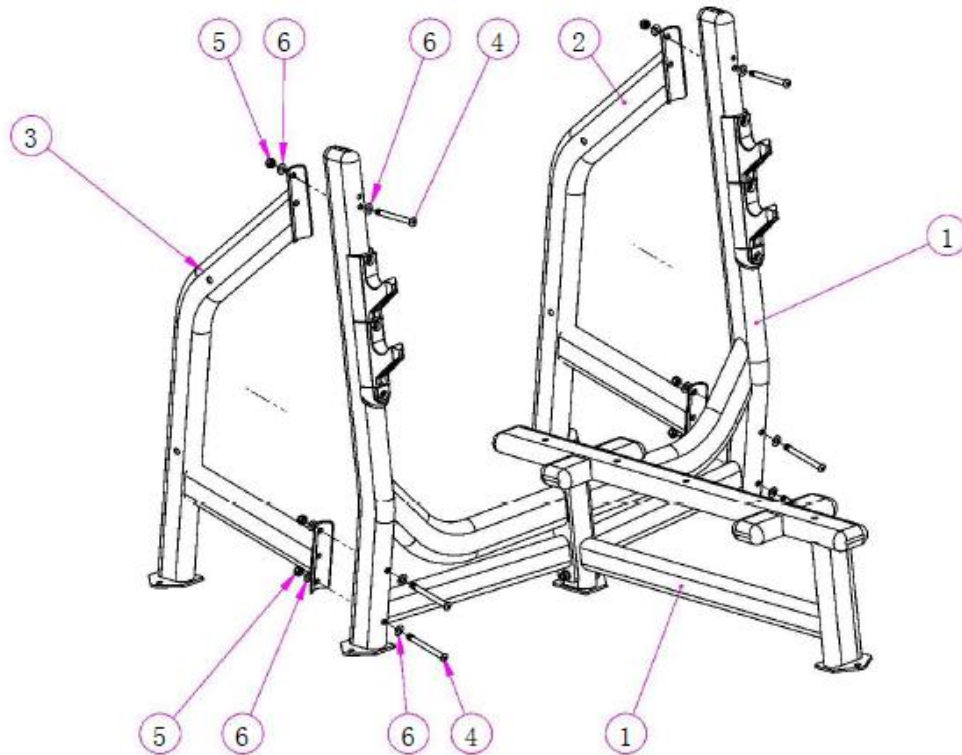

## Инструкция по сборке

FW-1001

OLYMPIC FLAT BENCH

INSTALLATION

INSTRUCTION

NO.	CODE	NAME	QUANTITY
1	R04-8287	STAND (RIGHT)	1
2	R04-8288	STAND (LEFT)	1
3	R04-8290	SEAT FRAME	1
4	M12 anti-loose nut	M12 anti-loose nut	2
5	M12 flat washer	M12 flat washer	4
6	M12X85	cup head M12X85	2

NO.	CODE	NAME	QUANTITY
1	FW-1001 STEP-1	FW-1001STEP-1	1
2	R04-6034	Sub-frame (left)	1
3	R04-8291	Sub-frame (right)	1
4	M12X125	cup head M12X125	6
5	M12 anti-loose nut	M12 anti-loose nut	6
6	M12 flat washer	M12 flat washer	12

NO.	CODE	NAME	QUANTITY
1	FW-1001 STEP-2	FW-1001 STEP-2	1
2	M16 flat washer	M16 flat washer	4
3	M16 spring washer	M16 spring washer	4
4	M16X80	cup head M16X80	4
5	R06-1186	Bar Ring	4
6	R03-1043	200 Bar set	4
7	R06-1046	50X100 square pad	6
8	M10X80	cup head M10X80	5
9	R21-1004	Lable	4
10	R20-1072	Cushion (short)	1
11	R20-1048	Cushion (long)	1
12	M10 flat washer	M10 flat washer	5